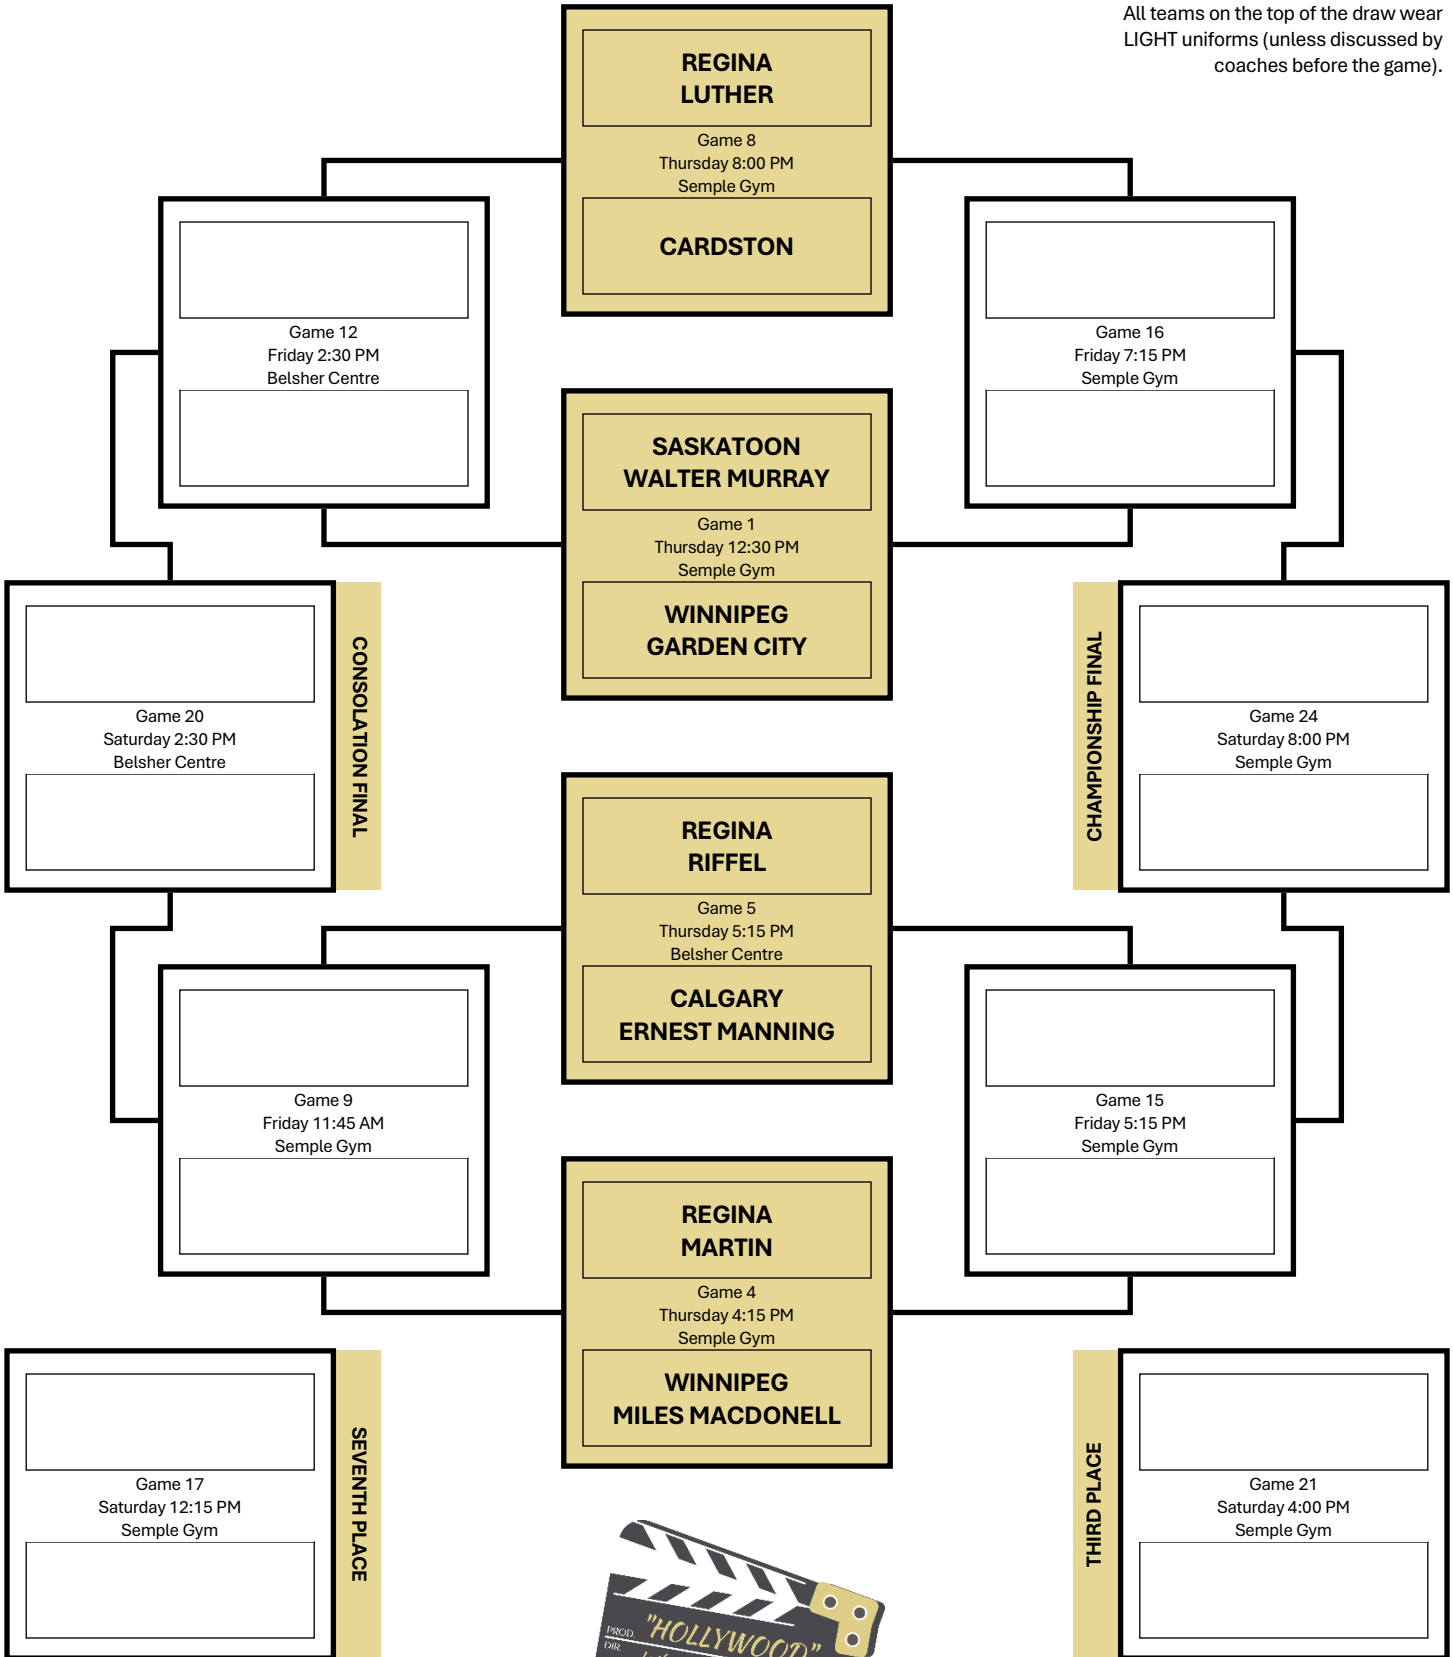

# 71<sup>st</sup> LIT: Male Draw

NOTE:  
All teams on the top of the draw wear  
LIGHT uniforms (unless discussed by  
coaches before the game).

# 71<sup>st</sup> LIT: Female Draw

NOTE:  
All teams on the top of the draw wear  
LIGHT uniforms (unless discussed by  
coaches before the game).