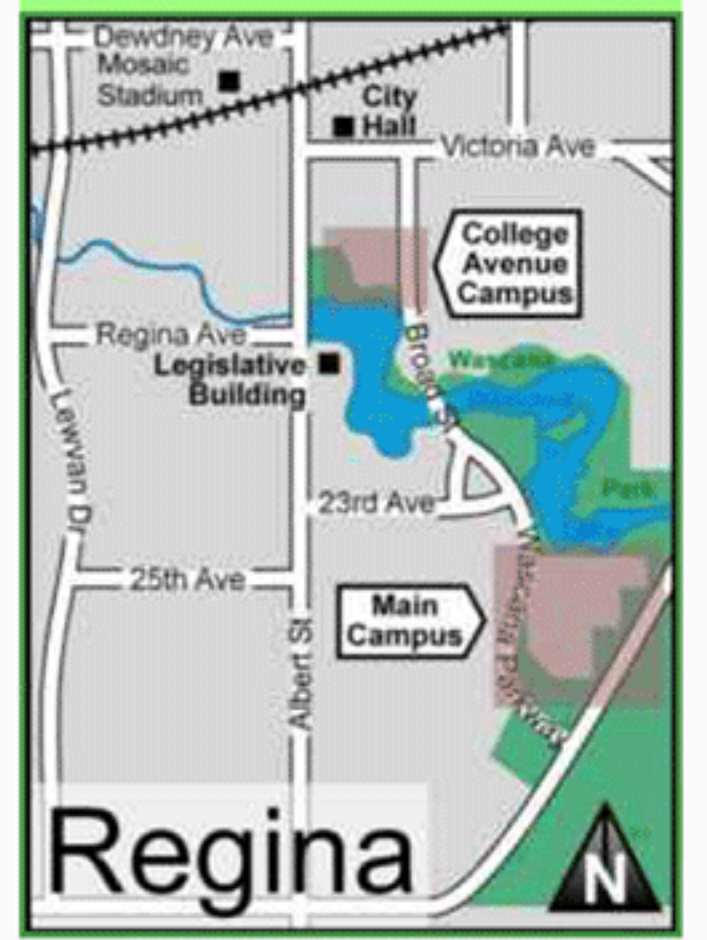

Wascana Lake

↑ To
College Avenue
Campus, Downtown
(Via Broad Street)

WASCANA PARK MULTI-USE PATHWAY

Luther College

FIRST NATIONS
UNIVERSITY OF CANADA

Orientation & Getting Around

- Campus directory
- Bus stop
- Designated Smoking Area
- Day Care Services

Parking

- Accessible parking
- Motorcycle parking
- Bike parking
- Underground parkade
- Visitor parking (Metered)

Delivery Areas

- Service area
- Central receiving

For further information
please see directories
posted inside buildings.

KRAMER BLVD

WASCANA PARKWAY

← To Technology
Development Facility

Main Campus

TRANS CANADA HIGHWAY / RING ROAD

72 KV
SUBSTATION

4
5
6
7
8

4
5
6
7
8