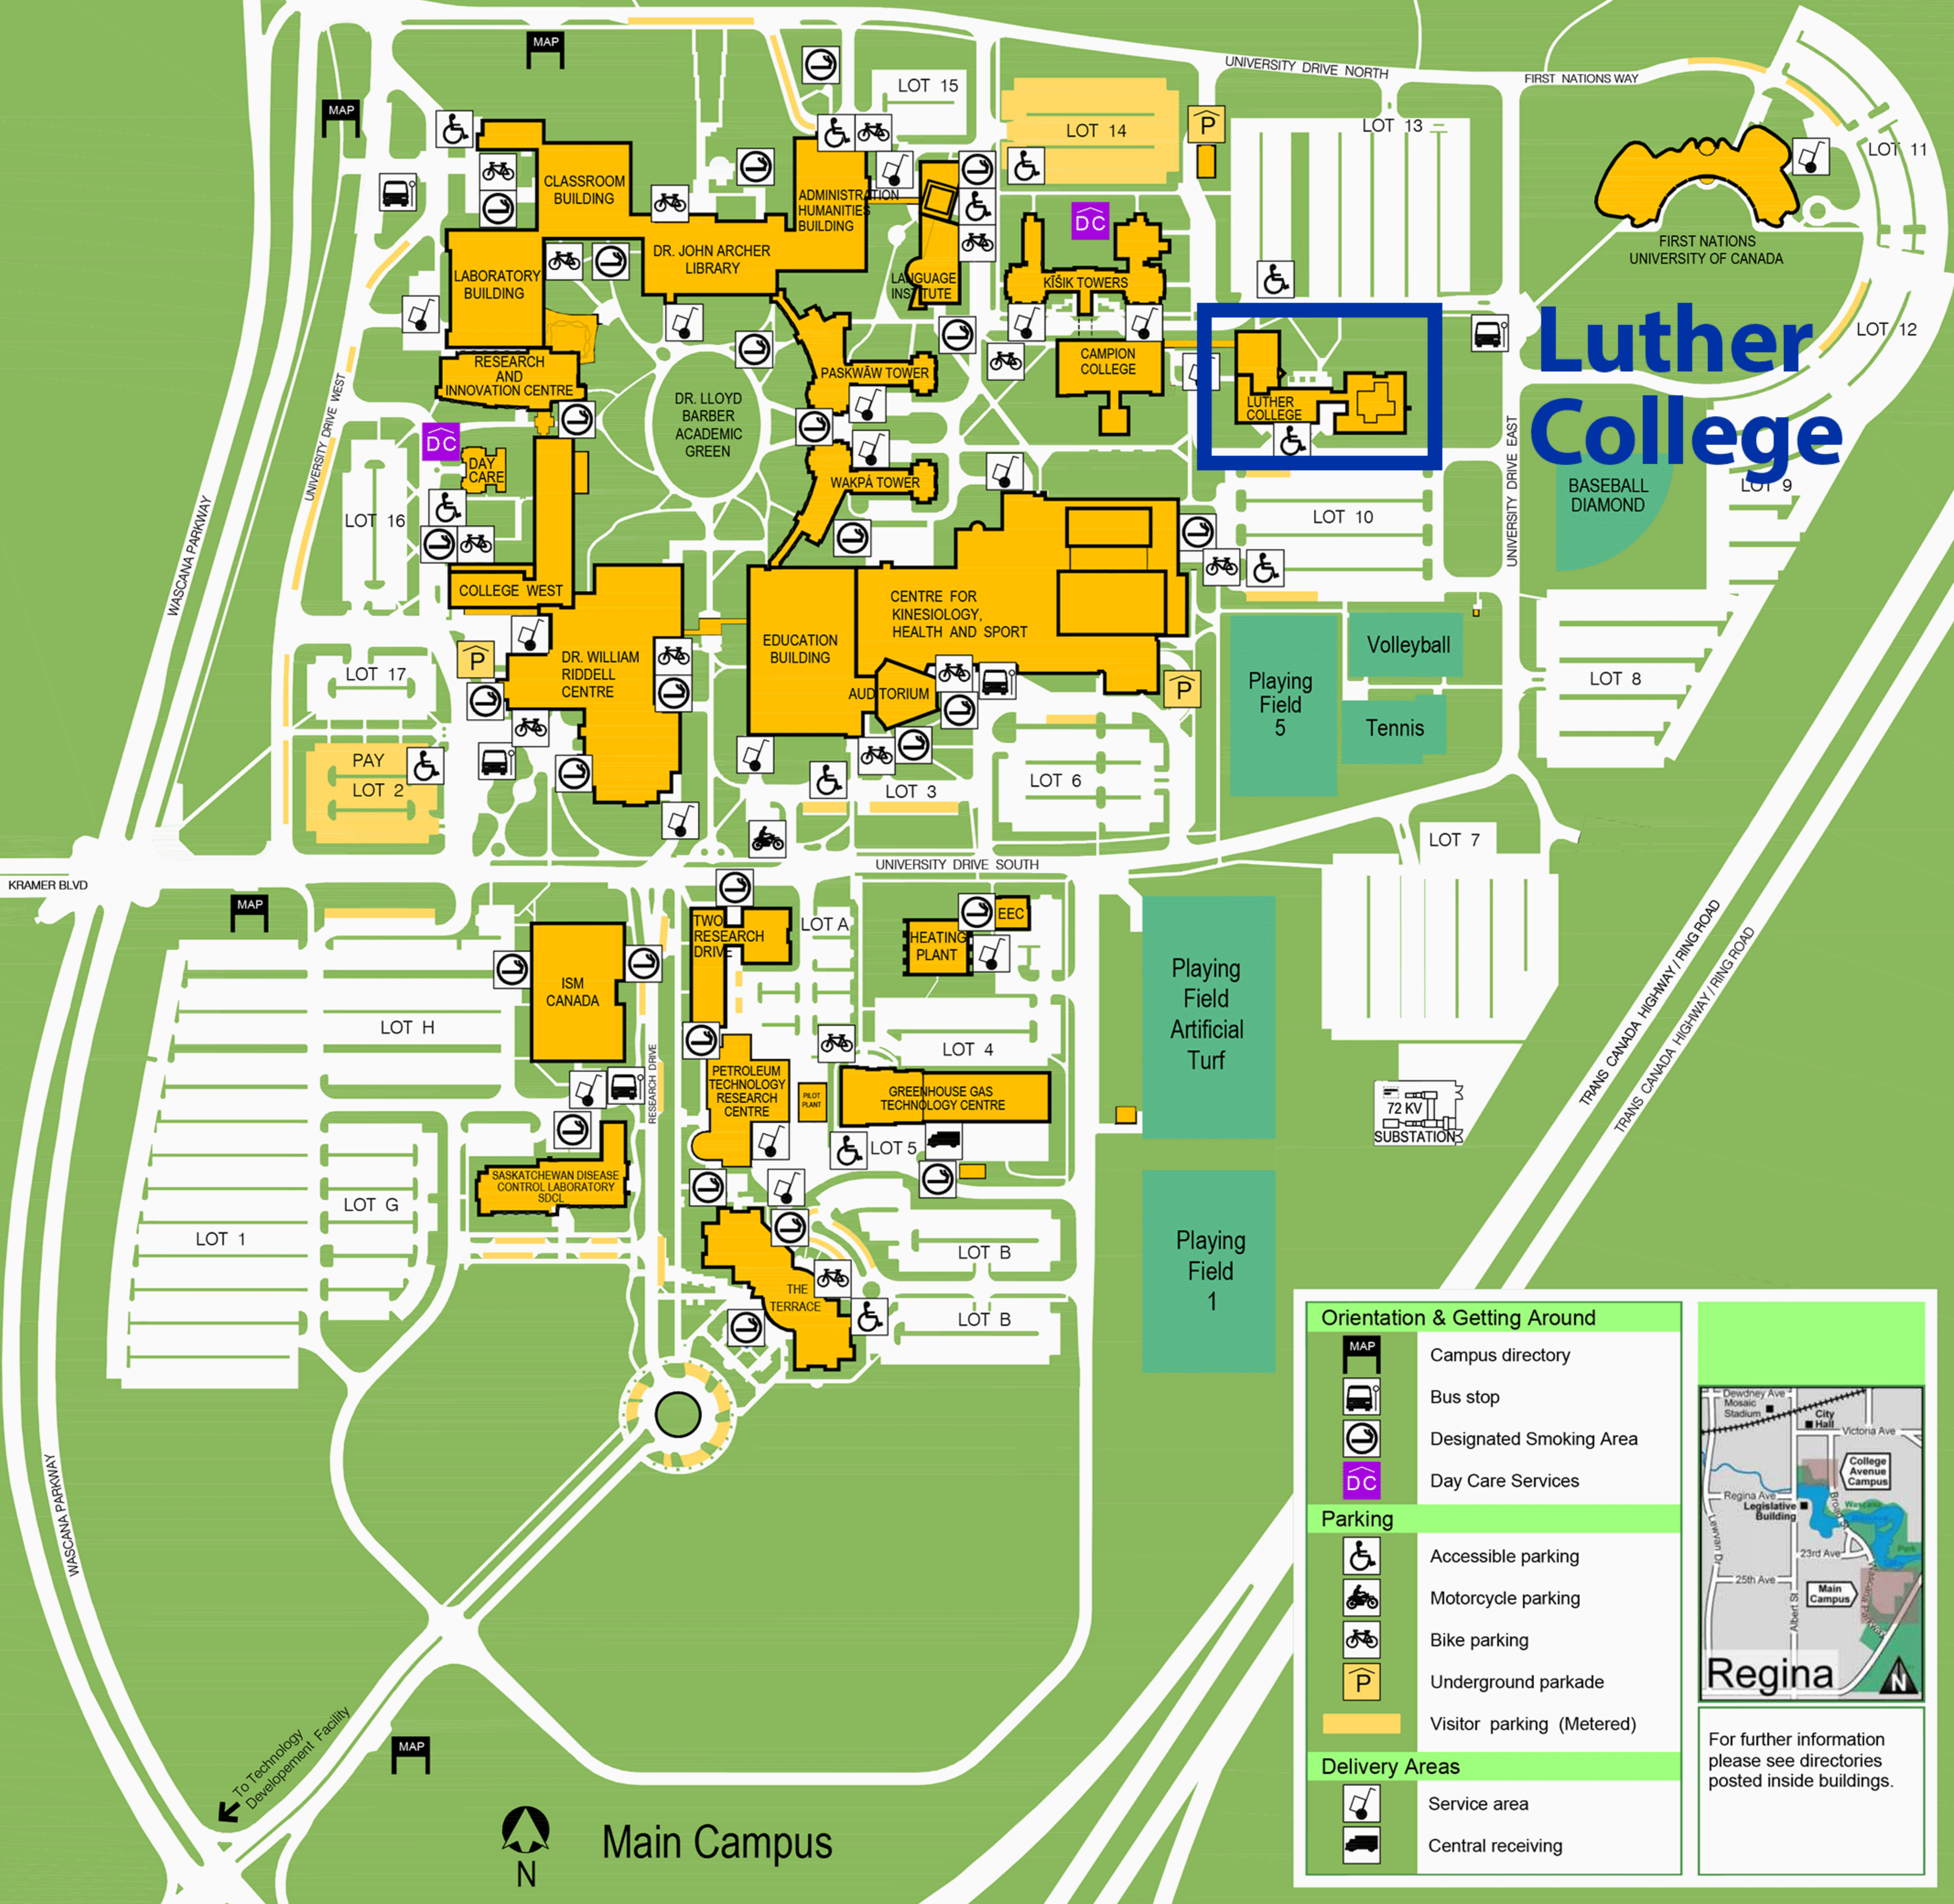

Wascana Lake

↑ To
College Avenue
Campus, Downtown
(Via Broad Street)

WASCANA PARK MULTI-USE PATHWAY

Luther College

FIRST NATIONS
UNIVERSITY OF CANADA

Orientation & Getting Around

- Campus directory
- Bus stop
- Designated Smoking Area
- Day Care Services

Parking

- Accessible parking
- Motorcycle parking
- Bike parking
- Underground parkade
- Visitor parking (Metered)

Delivery Areas

- Service area
- Central receiving

For further information
please see directories
posted inside buildings.

KRAMER BLVD

WASCANA PARKWAY

← To Technology
Development Facility

Main Campus

TRANS CANADA HIGHWAY / RING ROAD

72 KV
SUBSTATION

4
5
6
7
8

4
5
6
7
8